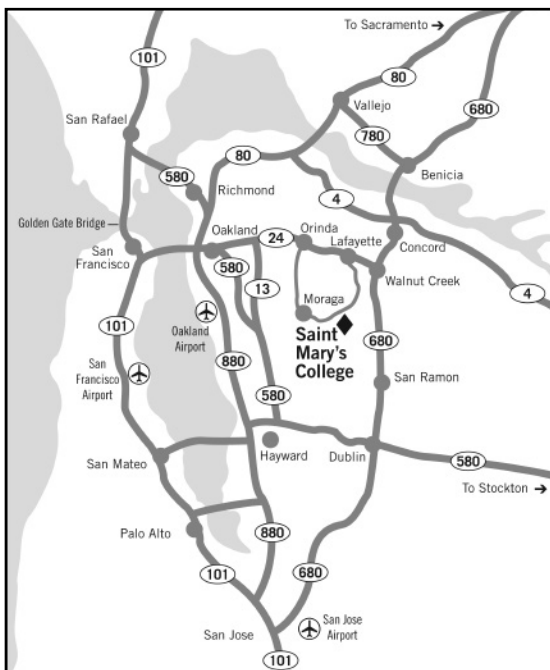

THE CAMPUS

The Saint Mary's College campus is located in the rolling hills of the Moraga Valley. The 420-acre campus offers spaciousness and beauty with proximity to the cultural centers of the San Francisco Bay Area.

From San Francisco Bay Bridge or San Rafael / Richmond Bridge:

Take Highway 580 toward Hayward and then Highway 24 toward Walnut Creek. Once through the Caldecott Tunnel, take the second exit, which will be marked Orinda/Moraga. Turn right and follow Moraga Way about five miles. Turn left onto Moraga Road, then right onto Saint Mary's Road. The College is about one mile further on the right.

From Walnut Creek / Highway 680:

Take Highway 24 west (Oakland direction) to the Central Lafayette exit. Go right under freeway, right onto Mt. Diablo Blvd. one block, left onto Moraga Road 1/3 mile, and left onto Saint Mary's Road about four miles. The College will be on the left.

From BART (Bay Area Rapid Transit):

Take the SFO/Millbrae–Pittsburg/Bay Point train to either the Orinda or the Lafayette station. From there, take the County Connection bus (Route 106) to Saint Mary's College. County Connection buses operate to and from the College from approximately 6 a.m. until 6 p.m., Monday through Saturday. Buses also run from 9:30 p.m. to 1:25 a.m. on Thursday and Friday, from 6:30 p.m. to 1:25 a.m. on Saturday, and from noon to 1:25 a.m. on Sunday. For exact times of bus schedules or more information, phone County Connection at (925) 676-7500.