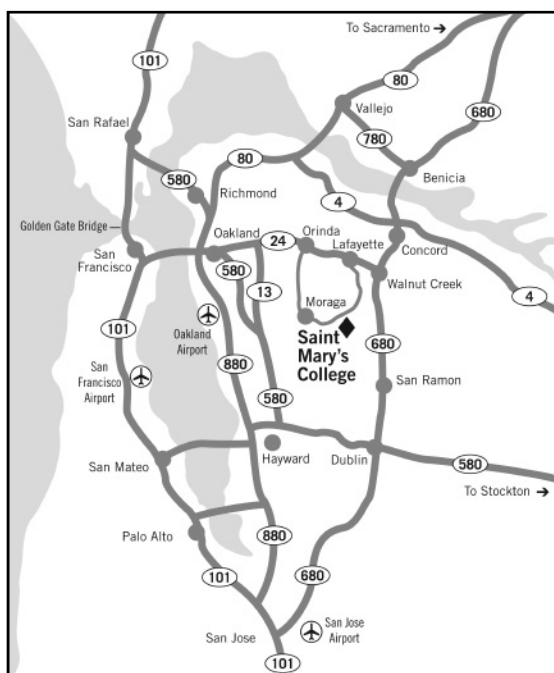

## THE CAMPUS

The Saint Mary's College campus is located in the rolling hills of the Moraga Valley. The 420-acre campus offers spaciousness and beauty with proximity to the cultural centers of the San Francisco Bay Area.

### DIRECTIONS TO CAMPUS

#### From San Francisco Bay Bridge or San Rafael / Richmond Bridge:

Take Highway 580 toward Hayward and then Highway 24 toward Walnut Creek. Once through the Caldecott Tunnel, take the second exit, which will be marked Orinda/Moraga. Turn right and follow Moraga Way about five miles. Turn left onto Moraga Road, then right onto Saint Mary's Road. The College is about one mile further on the right.

#### From Walnut Creek / Highway 680:

Take Highway 24 west (Oakland direction) to the Central Lafayette exit. Go right under freeway, right onto Mt. Diablo Blvd. one block, left onto Moraga Road 1/3 mile, and left onto Saint Mary's Road about four miles. The College will be on the left.